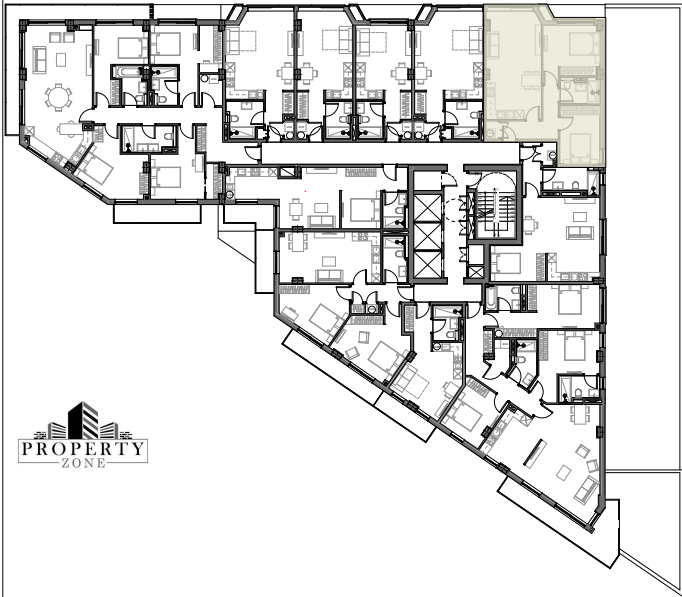

KEYSTONE RESIDENCE

Unit number: 8.07
Type: 2 - Bedroom
Gross internal area: 63.2 m²
External area: -