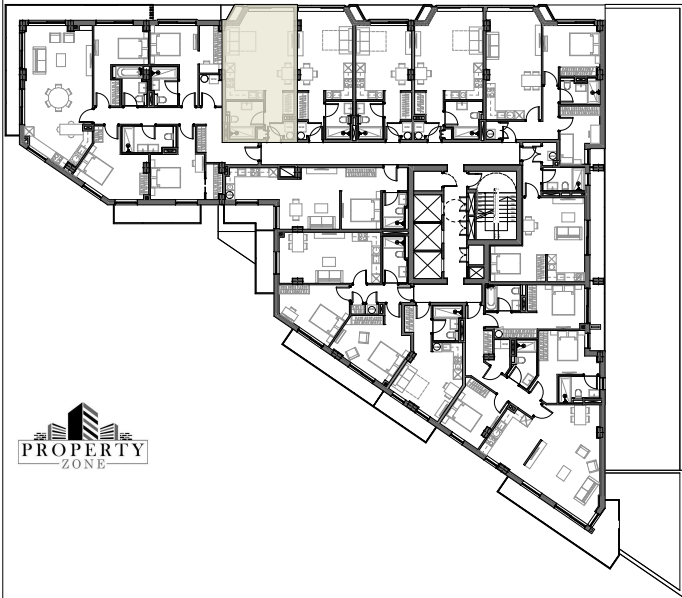

KEYSTONE RESIDENCE

Unit number: 10.03
 Type: Studio
 Gross internal area: 36.7 m²
 External area: -

These particulars are intended to provide general information and should be considered as a guideline only. They are subject to change, withdrawal or alteration at any time without notice and do not constitute an offer or contract or any part thereof. All information, measurements and statements are given without responsibility or liability on the part of the developers or the agents. Nothing herein should be relied upon as a representation, warranty or promise in relation to any property or part of this development.