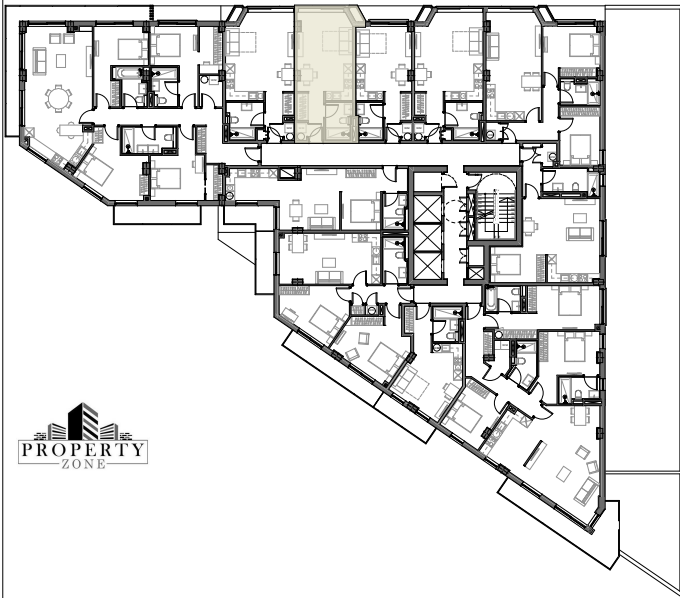

KEYSTONE RESIDENCE

Unit number: 5.04
Type: Studio
Gross internal area: 30.5 m²
External area: -

These particulars are intended to provide general information and should be considered as a guideline only. They are subject to change, withdrawal or alteration at any time without notice and do not constitute an offer or contract or any part thereof. All information, measurements and statements are given without responsibility or liability on the part of the developers or the agents. Nothing herein should be relied upon as a representation, warranty or promise in relation to any property or part of this development.