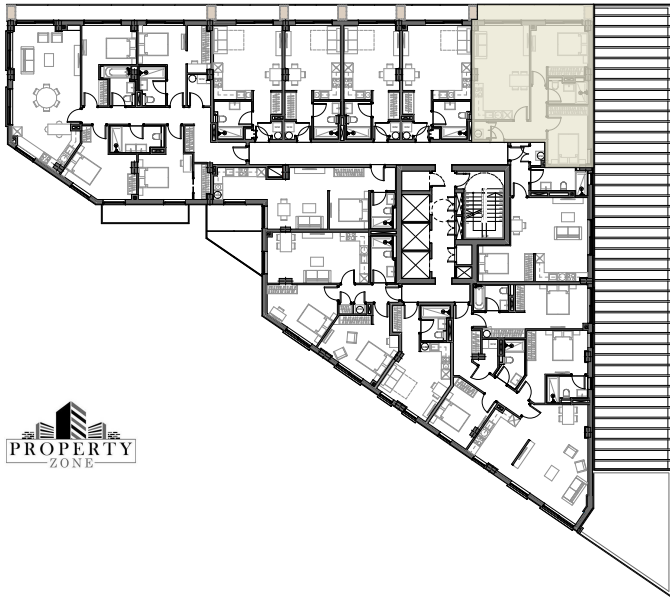

KEYSTONE RESIDENCE

Unit number: 2.07
 Type: 2 - Bedroom
 Gross internal area: 60.1 m²
 External area: 7.0 m²

These particulars are intended to provide general information and should be considered as a guideline only. They are subject to change, withdrawal or alteration at any time without notice and do not constitute an offer or contract or any part thereof. All information, measurements and statements are given without responsibility or liability on the part of the developers or the agents. Nothing herein should be relied upon as a representation, warranty or promise in relation to any property or part of this development.