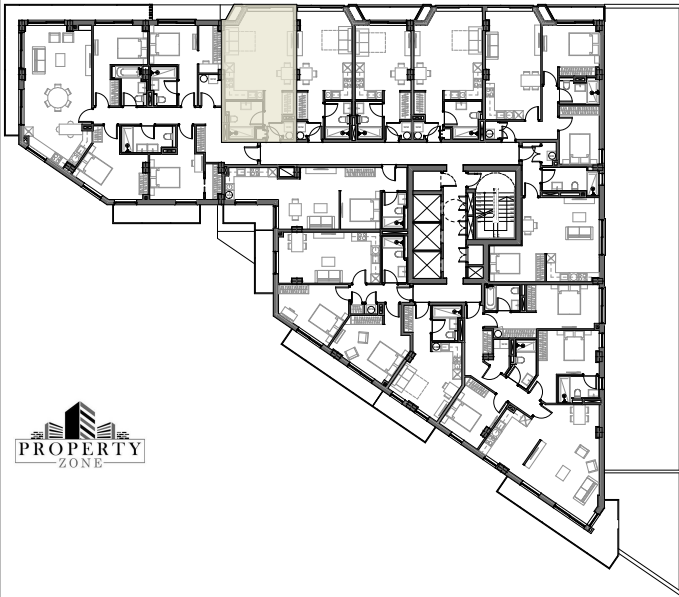

KEYSTONE RESIDENCE

Unit number: 9.03
 Type: Studio
 Gross internal area: 36.7 m²
 External area: -

These particulars are intended to provide general information and should be considered as a guideline only. They are subject to change, withdrawal or alteration at any time without notice and do not constitute an offer or contract or any part thereof. All information, measurements and statements are given without responsibility or liability on the part of the developers or the agents. Nothing herein should be relied upon as a representation, warranty or promise in relation to any property or part of this development.