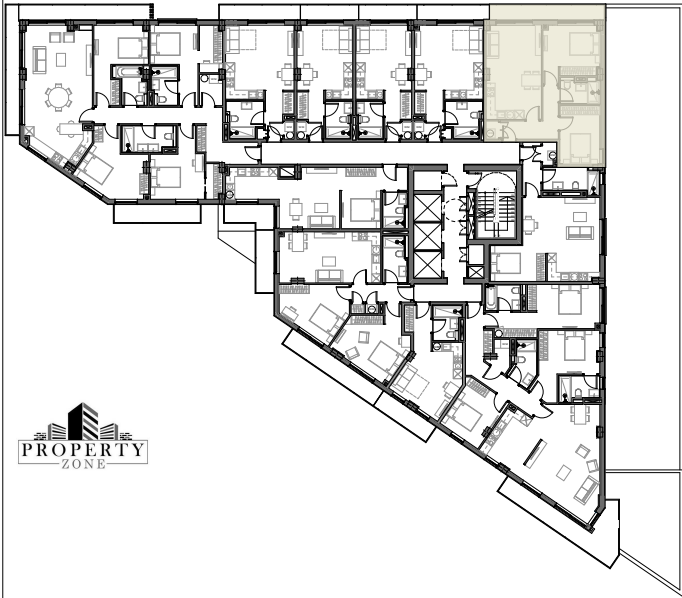

# KEYSTONE RESIDENCE

Unit number: 4.07  
 Type: 2 - Bedroom  
 Gross internal area: 60.1 m<sup>2</sup>  
 External area: 7.5 m<sup>2</sup>

These particulars are intended to provide general information and should be considered as a guideline only. They are subject to change, withdrawal or alteration at any time without notice and do not constitute an offer or contract or any part thereof. All information, measurements and statements are given without responsibility or liability on the part of the developers or the agents. Nothing herein should be relied upon as a representation, warranty or promise in relation to any property or part of this development.