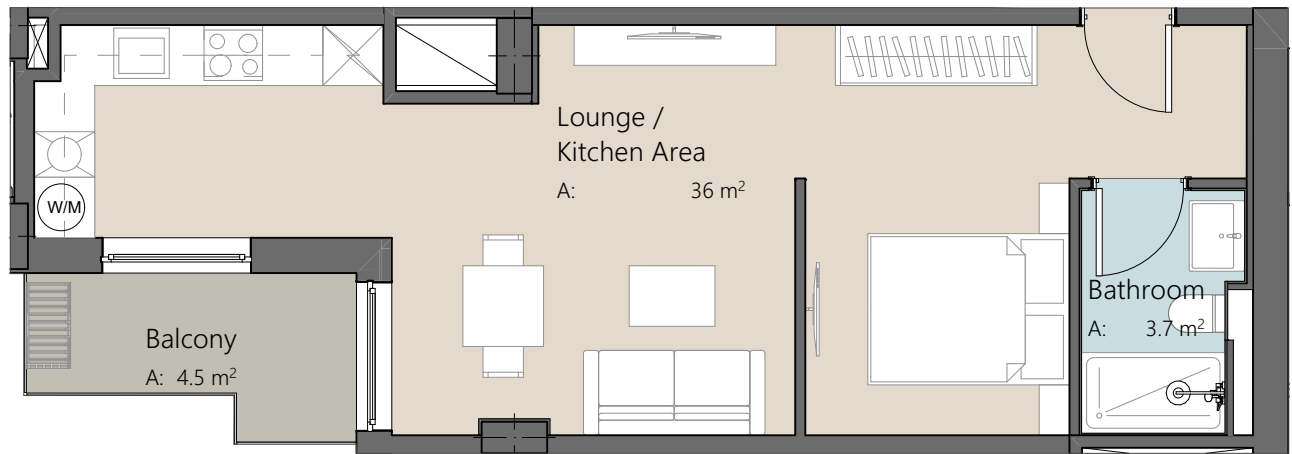

KEYSTONE RESIDENCE

Unit number: 7.01
Type: Executive Studio
Gross internal area: 40.4 m²
External area: 4.5 m²

These particulars are intended to provide general information and should be considered as a guideline only. They are subject to change, withdrawal or alteration at any time without notice and do not constitute an offer or contract or any part thereof. All information, measurements and statements are given without responsibility or liability on the part of the developers or the agents. Nothing herein should be relied upon as a representation, warranty or promise in relation to any property or part of this development.

7th floor